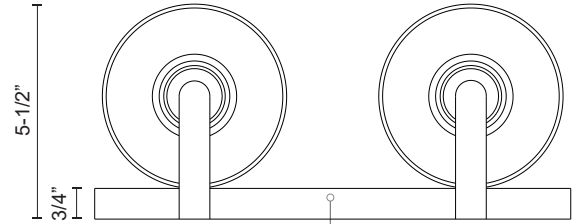

**BRIDGEWATER
70232
VANITY**

PROJECT

DESCRIPTION

Two lamp vanity with white opal cylinder glass with your choice of brushed nickel or chrome metal details.

SPECIFICATION DETAILS

Fixture Dimensions	W11-3/4" x H6" x E5-1/2"
Lamp Type	Incandescent, A19, Medium Base
Wattage	2 x 60W
Voltage	120V
Glass Details	Opal Glass
Location	Damp
Bulbs Included	No
Canopy Dimensions	W12-1/4" x H5-1/2" x E3/4"
Paint Finish	BN01; CH01;

* For custom options, consult factory for details.

* For warranty information, please visit www.kuzcolighting.com/warranty