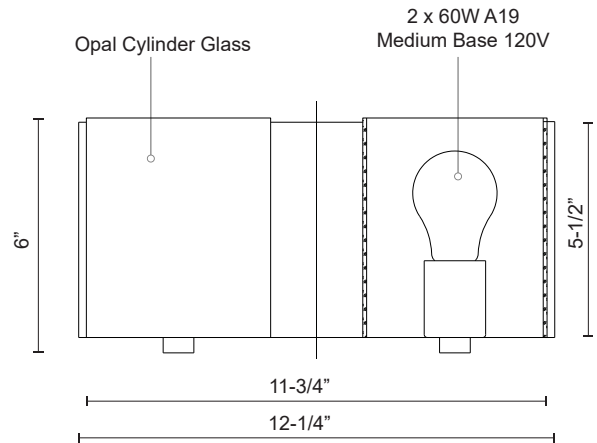

Metal Finish
BN - Brushed Nickel
CH - Chrome

KUZCO

CANADA: 19054 28TH AVENUE - SURREY, BC V3Z 6M3
USA: 3035 E. LONE MOUNTAIN ROAD - LAS VEGAS, NV 89081

WWW.KUZCOLIGHTING.COM

© 2010 KUZCO LIGHTING. ALL RIGHTS RESERVED.

COMMENT